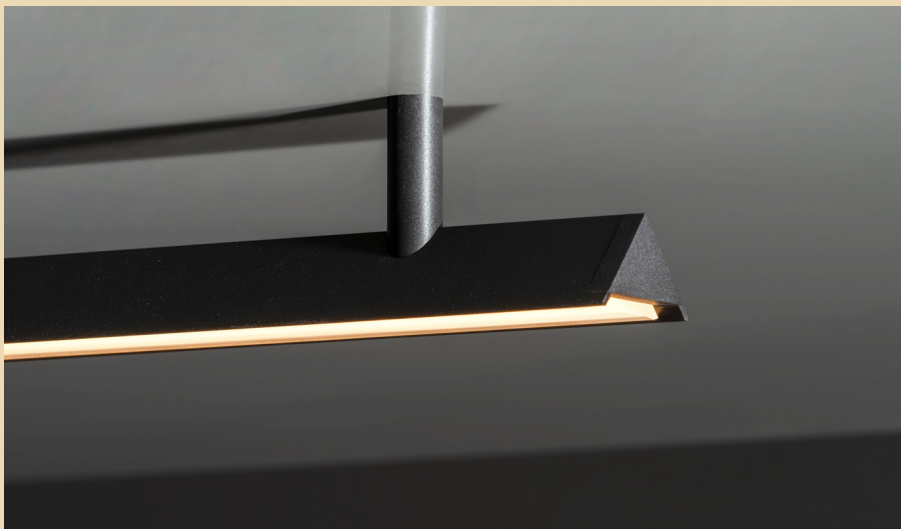

Each luminaire is separated from the wall by a single aluminium support and connects to a simple terminal, invisible from the front, which lends a sense of weightlessness and essentiality to the design.

The diffuser provides a glare-free, front diffuse light, ideal for creating an intimate atmosphere.

Vanity light

Ideal as a bathroom mirror light fixture, Spa can be positioned at an angle to send diffuse, ambience lighting in the desired direction.

SLANTED DIFFUSOR

IP44. Spa can be wiped down with a wet cloth for easy maintenance

The versatility of its system allows the luminaires to be positioned in a row to illuminate up to six metres of wall or ceiling space.

Particularly apt as a vanity light, it can be positioned at an angle to send diffused light in the desired direction.

Due to the subtle fluting effect of the polycarbonate, dense light tapers out from the centre towards the edges of the strip, casting an intense light without glare. The smoothness of its materiality along with the linearity of its grooves contrasts with the matte texture of the aluminium casing, offered in a range of finishings to suit diverse interior aesthetics.